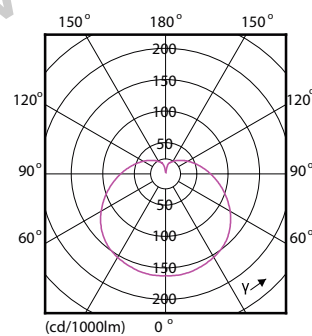

Product data

General Information	
Cap-Base	E27 [E27]
EU RoHS compliant	Yes
Nominal Lifetime (Nom)	15000 h
Switching Cycle	50000X
Technical Type	7-60W
Light Technical	
Color Code	840 [CCT of 4000K]
Luminous Flux (Nom)	830 lm
Color Designation	Cool White (CW)
Correlated Color Temperature (Nom)	4000 K
Luminous Efficacy (rated) (Nom)	118.00 lm/W
Color Consistency	<6
Color Rendering Index (Nom)	80
LLMF At End Of Nominal Lifetime (Nom)	70 %

Dimensional drawing

.. D ..

Product	D	C
CorePro lustre ND 7-60W E27 840 P48 FR	48 mm	93 mm

Candle 230V 8-60W 806lm 4000K E27 ND FR

Photometric data

LEDbulb 60W E14 840 FR P48

LEDbulb 60W E14 827 FR P48

CorePro LED candles and lusters