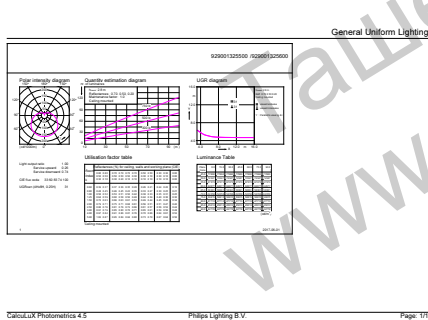

Product data

General Information	
Cap-Base	E27 [E27]
EU RoHS compliant	Yes
Nominal Lifetime (Nom)	15000 h
Switching Cycle	50000X
Technical Type	7-60W
Light Technical	
Color Code	840 [CCT of 4000K]
Luminous Flux (Nom)	830 lm
Color Designation	Cool White (CW)
Correlated Color Temperature (Nom)	4000 K
Luminous Efficacy (rated) (Nom)	118.00 lm/W
Color Consistency	<6
Color Rendering Index (Nom)	80
LLMF At End Of Nominal Lifetime (Nom)	70 %

Order product name	CorePro lustre ND 7-60W E27 840 P48 FR
EAN/UPC - Product	8718696703090
Order code	929001325602
Numerator - Quantity Per Pack	1
Numerator - Packs per outer box	10
Material Nr. (12NC)	929001325602
Net Weight (Piece)	0.072 kg

Dimensional drawing

.. D ..

Product	D	C
CorePro lustre ND 7-60W E27 840 P48 FR	48 mm	93 mm

Candle 230V 8-60W 806lm 4000K E27 ND FR

Photometric data

LEDbulb 60W E14 840 FR P48

LEDbulb 60W E14 827 FR P48

CorePro LED candles and lusters