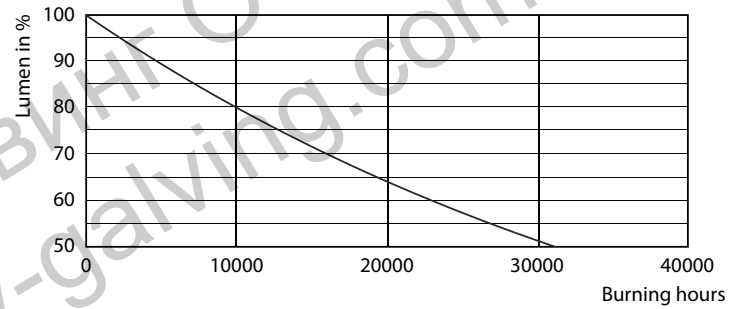

Product data

General Information	
Cap-Base	E27 [E27]
EU RoHS compliant	Yes
Nominal Lifetime (Nom)	15000 h
Switching Cycle	50000X
Technical Type	7-60W
Light Technical	
Color Code	840 [CCT of 4000K]
Luminous Flux (Nom)	830 lm
Color Designation	Cool White (CW)
Correlated Color Temperature (Nom)	4000 K
Luminous Efficacy (rated) (Nom)	118.00 lm/W
Color Consistency	<6
Color Rendering Index (Nom)	80
LLMF At End Of Nominal Lifetime (Nom)	70 %

Dimensional drawing

.. D ..

Product	D	C
CorePro lustre ND 7-60W E27 840 P48 FR	48 mm	93 mm

Candle 230V 8-60W 806lm 4000K E27 ND FR

Photometric data

LEDbulb 60W E14 840 FR P48

LEDbulb 60W E14 827 FR P48

CorePro LED candles and lusters

Photometric data

LEDbulb 60W E14 840 FR B38

Lifetime

LEDbulb 60W E14 827 FR B38

LEDbulb 60W E14 827 FR B38